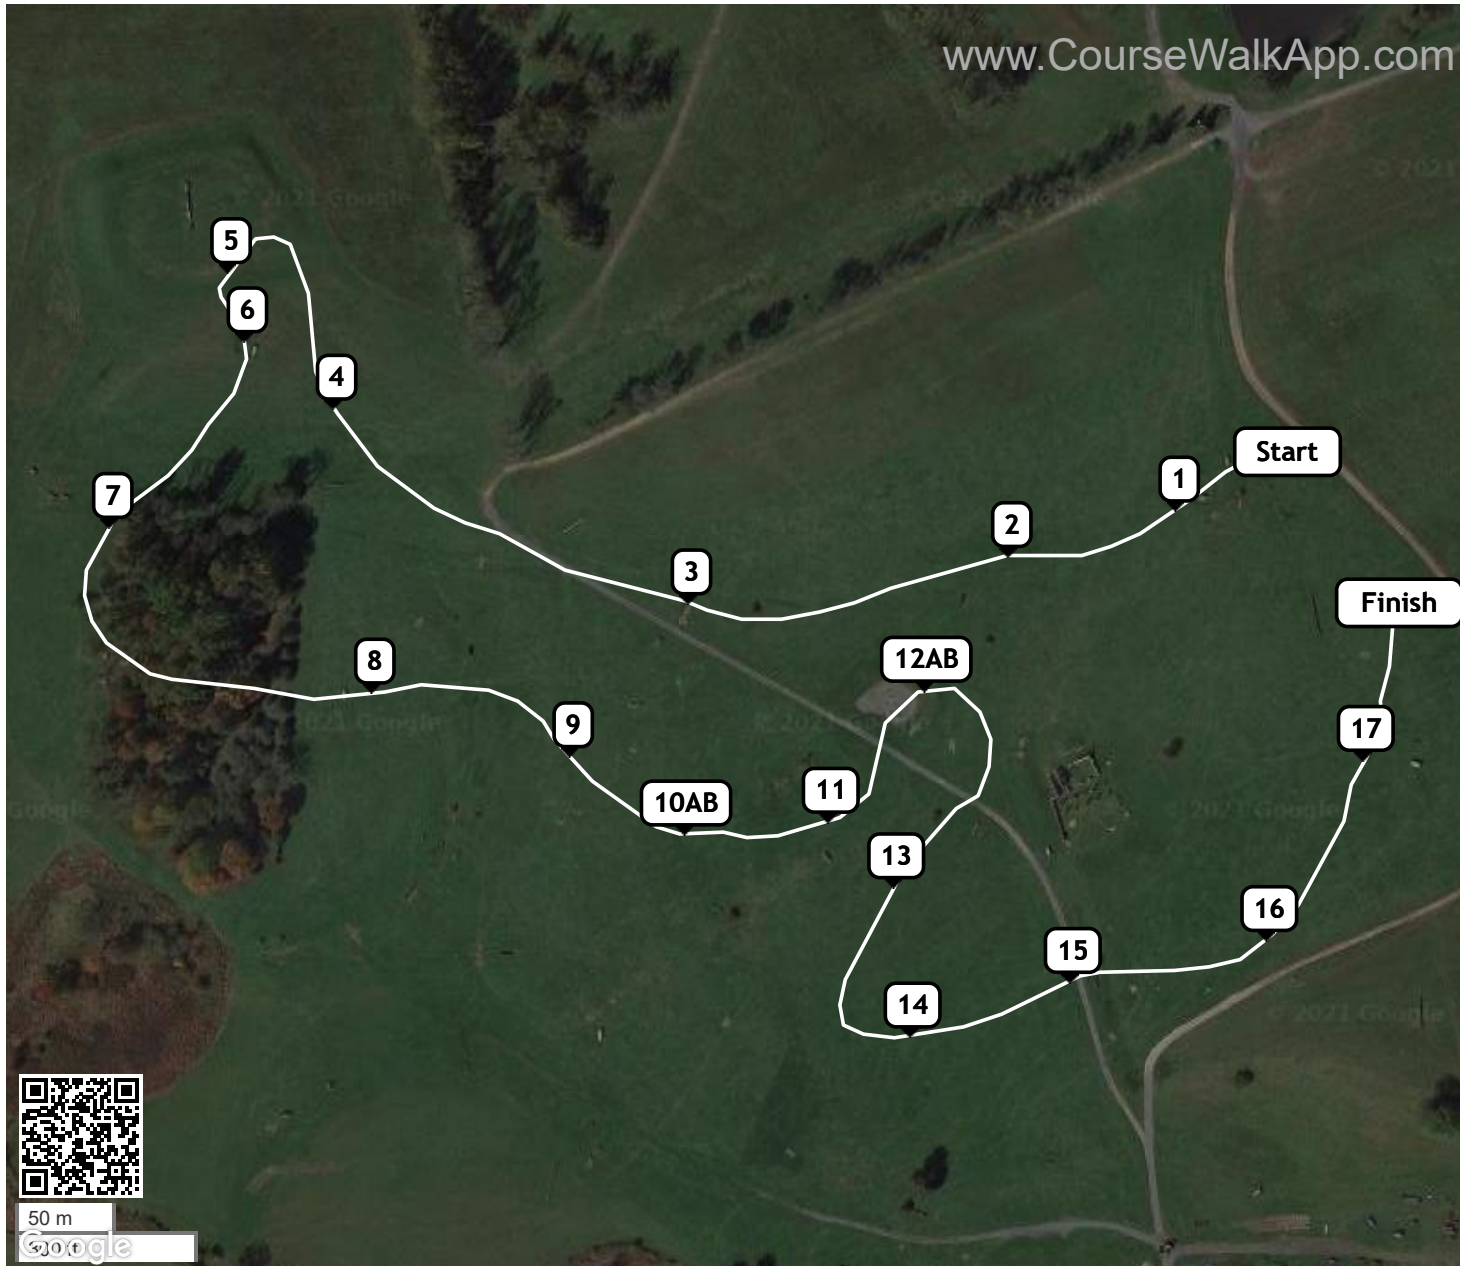

# Plantation Field June 2021 (ID: 23951) - Novice

- 1 Cabin
- 2 Bench
- 3 Orange Top Feeder
- 4 Barn Table
- 5 Pole Stack
- 6 Pole Stack
- 7 Chevrons
- 8 Step Table
- 9 Brown Feeder
- 10AB Step Up to Fish Log
- 11 Oxer
- 12AB Water Entry to Log Out
- 13 Park Bench
- 14 Brush
- 15 Sunken Road Log
- 16 Step Table
- 17 Big Roll Top

**Distance:** 1993 m  
**Speed:** 400 m/min  
**Optimum Time:** 4:59  
**Time Limit:** 9:58  
**Speed Fault Time:** 4:26  
**Speed Fault Speed:** 450 m/min

Black numbers on white background.