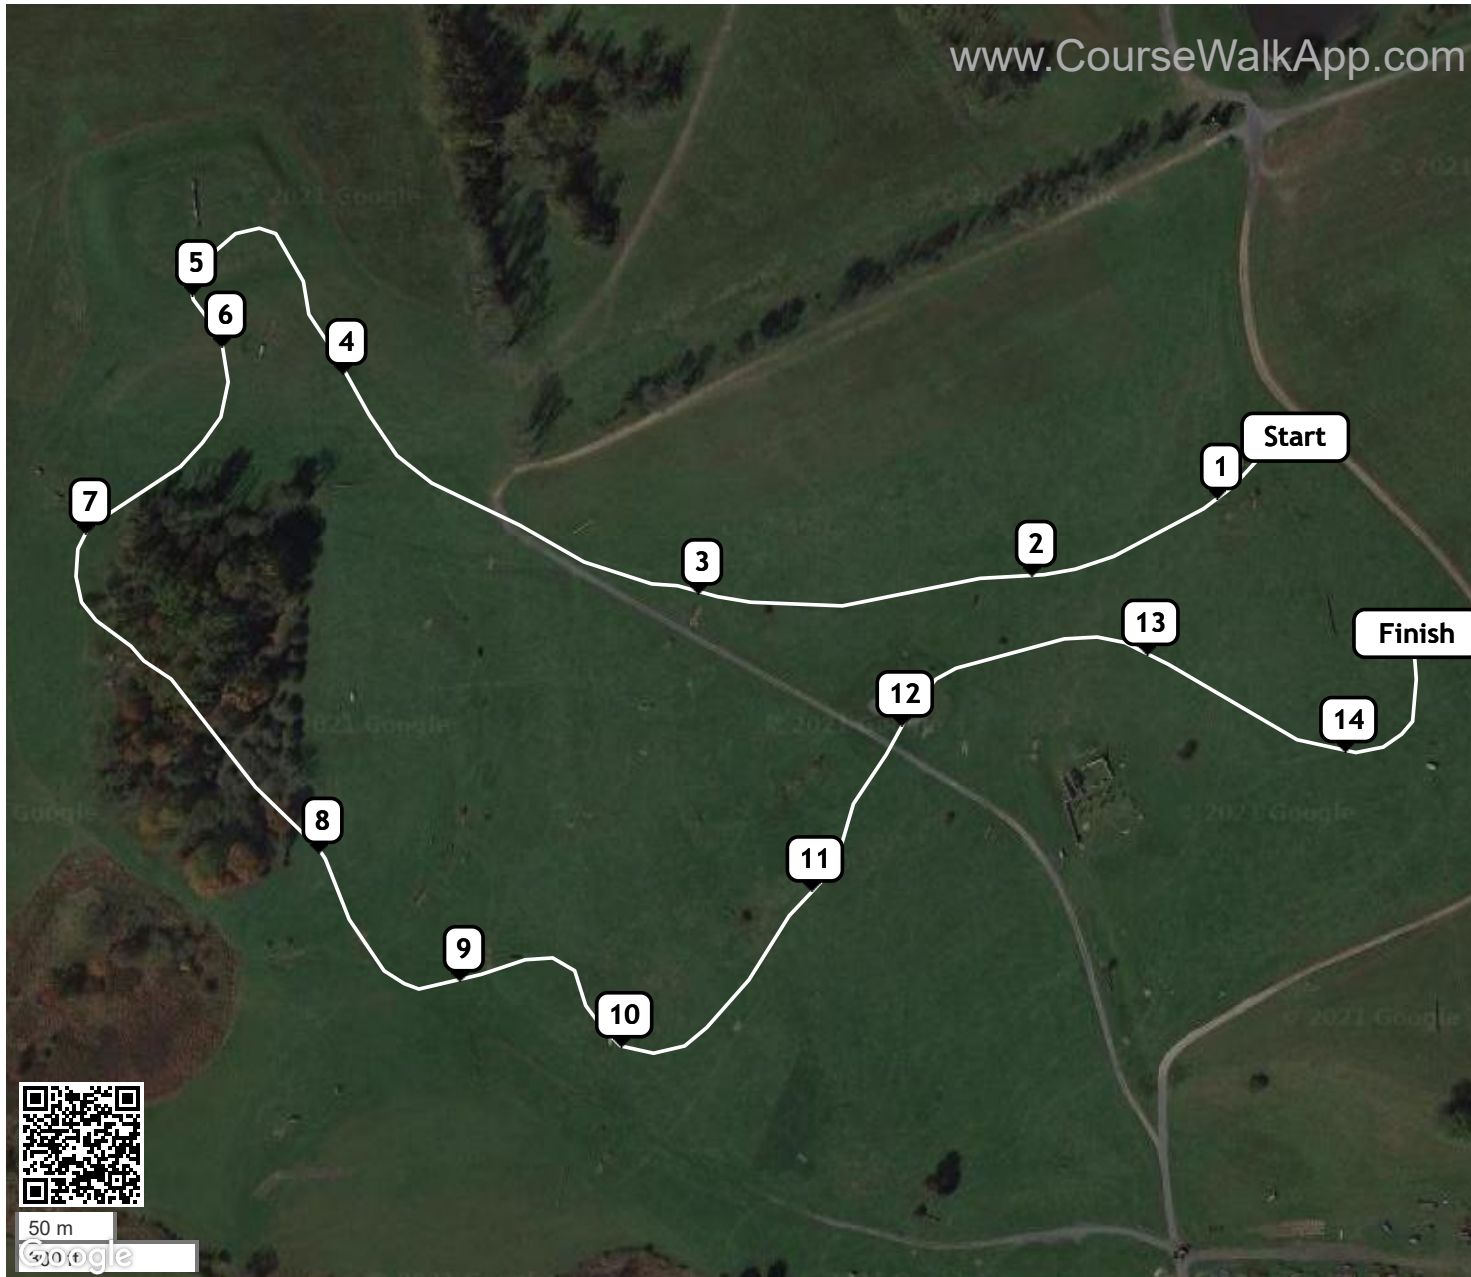

Plantation Field June 2021 (ID: 23948) - Beginner Novice

- ① Brown Cabin
- ② Red Roll
- ③ Stone Pile
- ④ Barn Table
- ⑤ Roll Top
- ⑥ Mushroom
- ⑦ Chevrons
- ⑧ Cabin
- ⑨ Produce Stand
- ⑩ Step Up to Log
- ⑪ Oxer
- ⑫ Water
- ⑬ Bench
- ⑭ Big Roll

Distance: 1818 m
Speed: 350 m/min
Optimum Time: 5:12
Time Limit: 10:24
Speed Fault Time: 4:20
Speed Fault Speed: 420 m/min

Black numbers on yellow background.