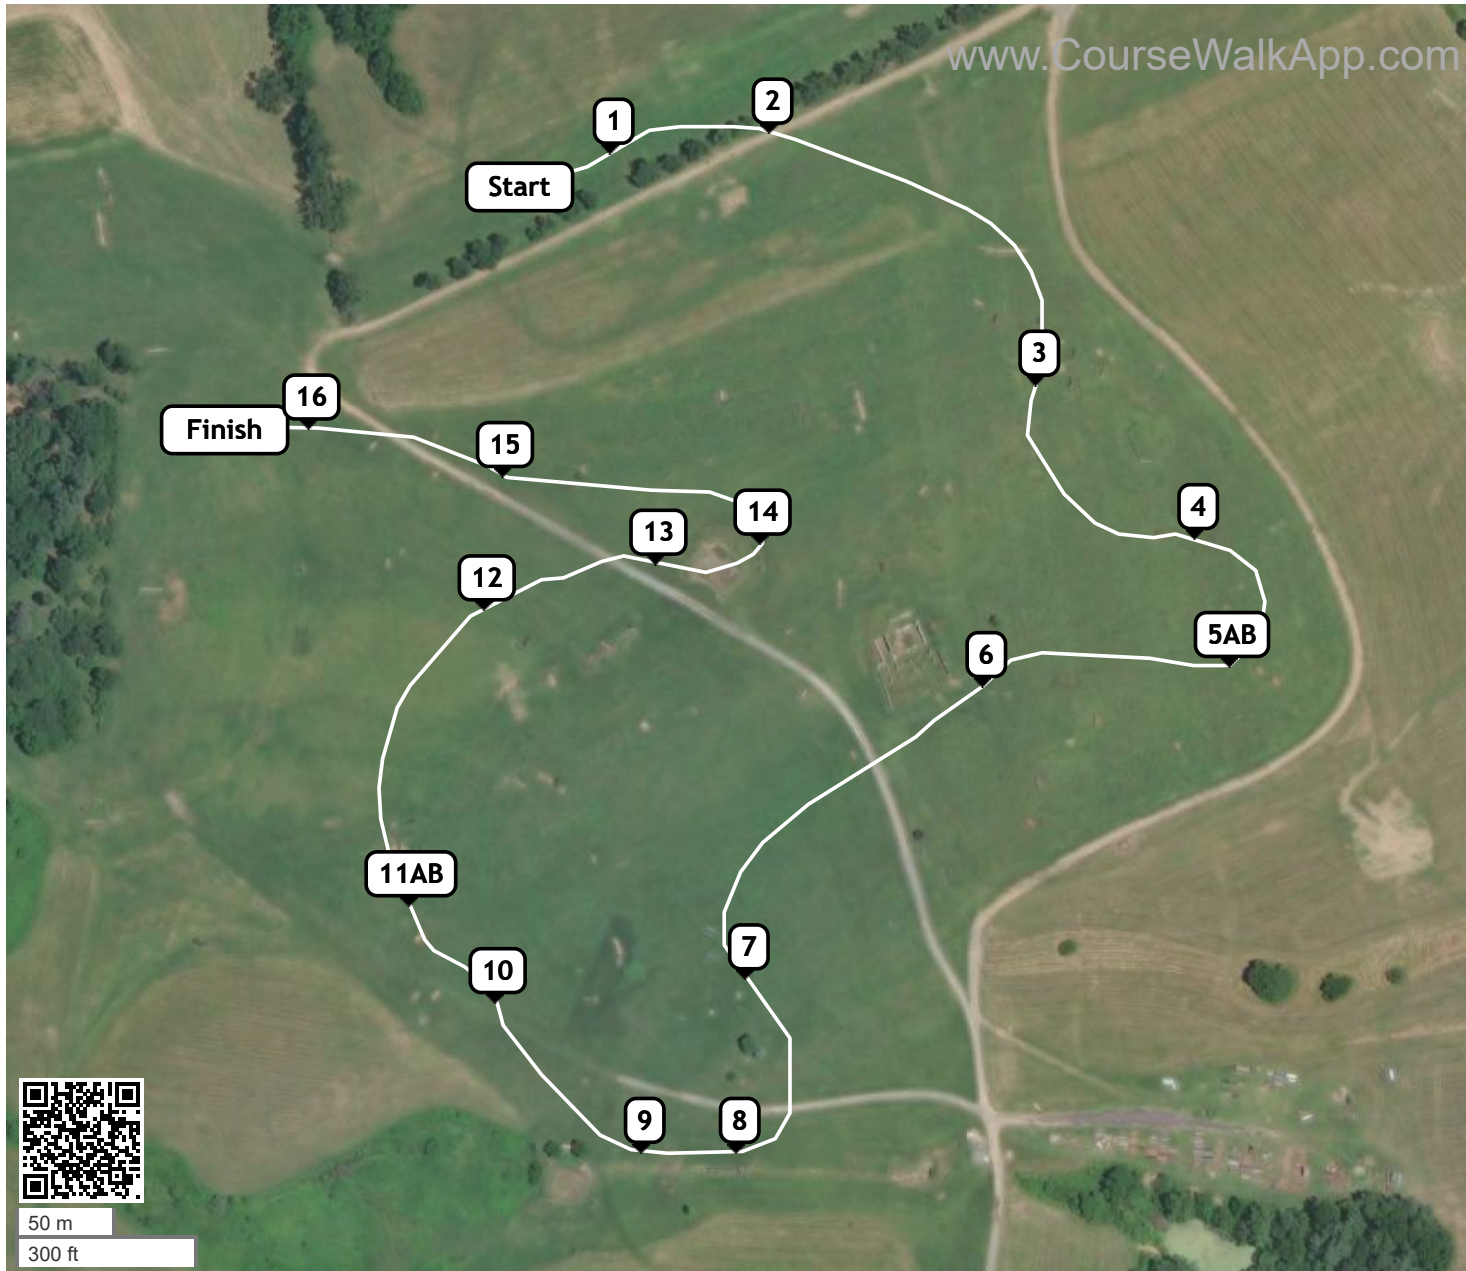

Plantation field Fall (ID: 18429) - Novice

- 1 Cabin
- 2 Bench
- 3 Beehives
- 4 Step Table
- 5AB Roll Top to Feeder
- 6 Brush
- 7 Bench
- 8 Pole Stack
- 9 Pole Stack
- 10 Oxer
- 11AB Coop to Drop
- 12 Chevrons
- 13 Water
- 14 Log Out
- 15 Table
- 16 Roll Top

Distance: 1852 m
Speed: 400 m/min
Optimum Time: 4:38
Time Limit: 9:16
Speed Fault Time: 4:07
Speed Fault Speed: 450 m/min

Black numbers on white background.