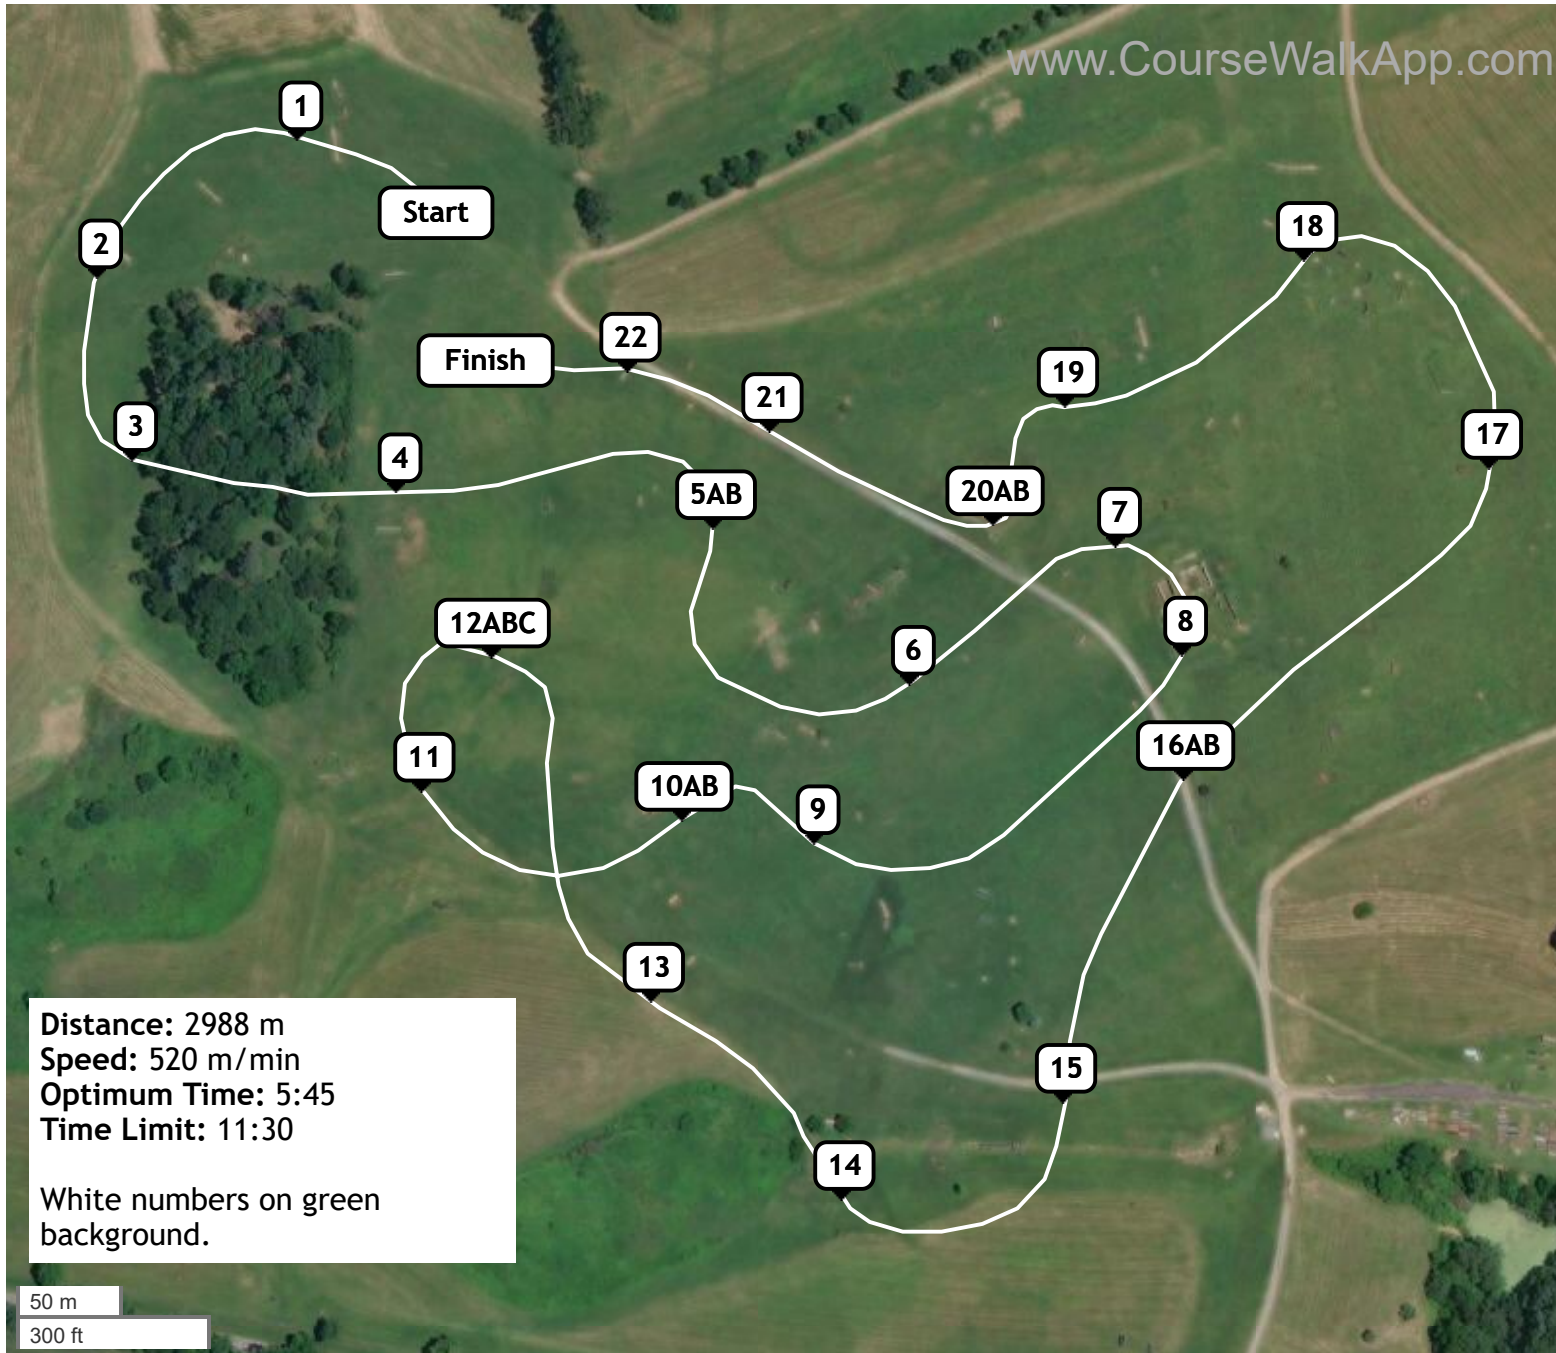

Plantation Field (ID: 21246) - Preliminary

- 1 Flower Box
- 2 Produce Stand
- 3 Green Cabin
- 4 Table
- 5AB Turning Brushes
- 6 Barn
- 7 Foundation Roll Top
- 8 Foundation Brush
- 9 Mulch Table
- 10AB Offset Cabins
- 11 MIMS Table
- 12ABC Coffin
- 13 Oxer
- 14 Lower Water Cabin
- 15 Table
- 16AB Sunken Road
- 17 Step Table
- 18 Corner
- 19 Birds Nest
- 20AB Upper Water Log to Birch Cabin
- 21 Plantation Roll Top
- 22 Horse Shoe